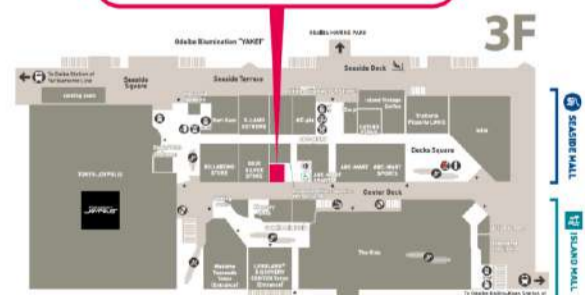

TAX-FREE SHOP LIST

Procedure Location	Floor	Store name	Category
The Tax-free counter 	Island Mall 3F	LEGOLAND® DISCOVERY CENTER Tokyo	Indoor entertainment facilities
		OTAKARA @MARKET	Figure hobby
	Seaside Mall 1F	ODAIBA Gamers	Sale of anime and comic products
	Seaside Mall 4F	Wagaya	Miniature Houses/Japanese Goods
		Odaiba Bang Bang Trading Card	Trading card
Eligible store 	Island Mall 1F	Matsumoto Kiyoshi	Drug store
		Family Mart	Convenience store
	Seaside Mall 1F	DOG DEPT + CAFÉ	Dog café & apparel/General
	Seaside Mall 3F	Karl Kani	Hip-hop/Casual/Golf/Unisex wear
		G-LAND EXTREAME	Men's & kids'/Golf/Unisex wear
		QUIKSILVER STORE	Surf apparel
		BILLABONG STORE	Surf wear/Sportswear
	Island Mall 5F	ABC-MART/ABC-MART SPROTS	Shoes/Apparel
		WILD-1	Outdoor shop

*Can be combined for multiple stores!

在免税柜台加盟商店购物*可合并计算在多家商店的购物金额! / 在有免税櫃枱服務的商店購物*可合計多家商店!
면세 카운터 대상 점포에서 쇼핑*여러 점포 합산 가능!

Take a photo of your receipt on the app, and scan your passport to apply for tax-free purchase.

在应用程序内拍摄购物小票照片, 扫描护照后申请免税 / 在應用程式上拍下收據照片, 並掃描護照以申請免税
앱으로 영수증 촬영, 여권 스캔 후 면세 신청

Bring your receipt, passport, and purchased items to the tax-free counter.

持购物小票、护照、所购商品去免税柜台 / 攜帶收據、護照和購買的物品前往免税櫃枱
영수증, 여권, 구매품 지참 후 면세 카운터로 이동

Click here for detailed procedures

扫码获取免税手續詳細信息 / 詳細辦法由此查看
자세한 절차 방법 확인하기

Tax-free counter

免税柜台 / 免税櫃枱
면세 카운터

*The entrance is on the center deck side.
*Operating Hours: Same as the business hours of merchandise store in the building.
*入口在中心甲板一側。*營業時間: 以館內商店營業時間為準。
*入口位於中央甲板一帶。*營業時間: 以館內商店營業時間為準。
*입구는 센터 뒤편에 있습니다.*영업시간: 안내 매장의 영업시간을 따릅니다.